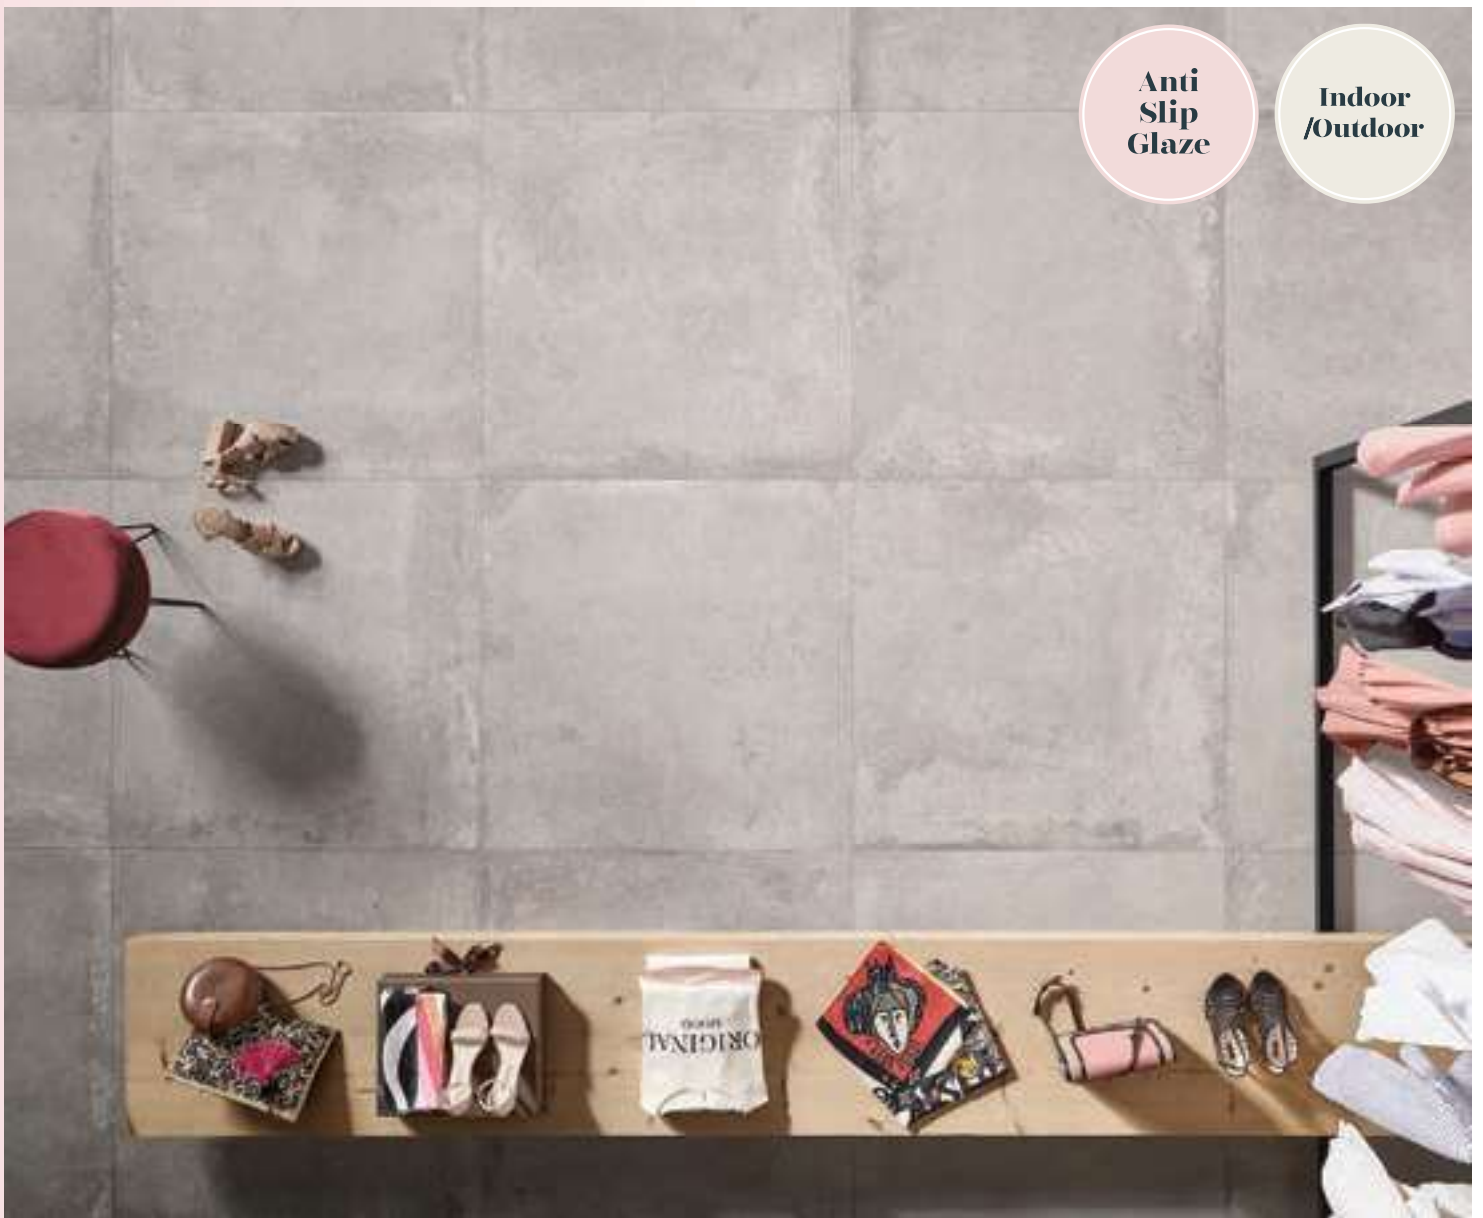

Available in: 1200x600 Emerald City.

Emerald City

Anti
Slip
Glaze

Indoor
/Outdoor

Evolve

Inspired by the ultimate expression of design and architecture Evolve is a contemporary collection with cement at the forefront.