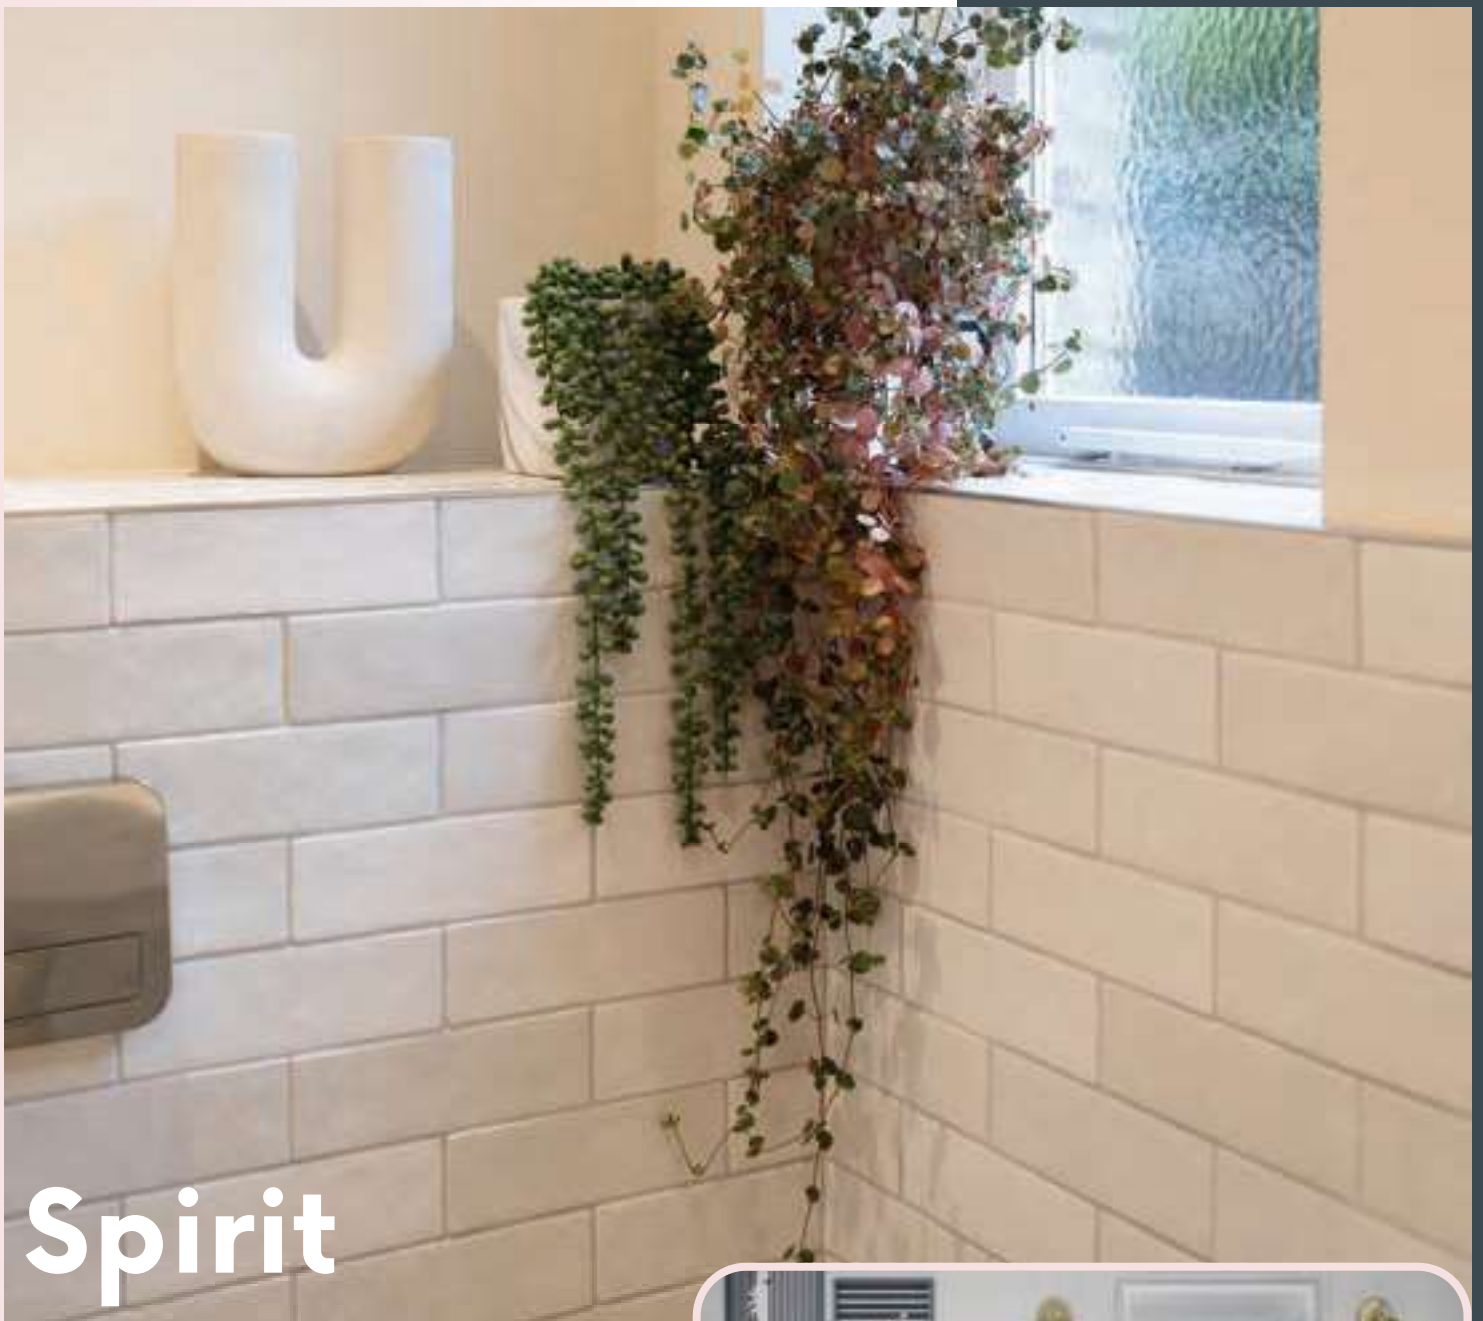

Spirit

Bring a handmade touch to your living space with our Spirit collection.

This beautifully glazed brick-shaped tile has a slight crackle under the glaze bringing a real sense of character to your tiled wall.

We love the rich tones of Blue Night, the moody Black or go lighter with Grey and White, whichever hue you choose we promise you won't be disappointed.

Available in: 300x75 Black, Blue Night, Grey and White