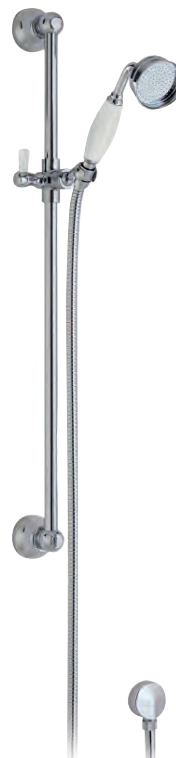

**SLIDER
RAIL KIT**

White & Chrome
Works with: Concealed Valve
BAYS203 £221.00 €271.83
Black & Chrome
Works with: Concealed Valve
BAYS204 £299.00 €367.77