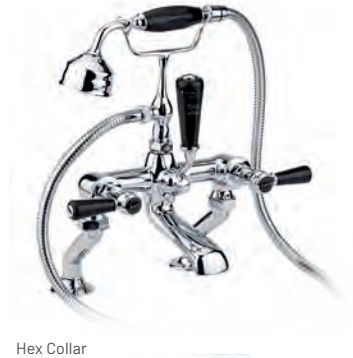

Black & Chrome

BAYT348 £388.00 €477.24

White & Chrome

BAYT308 £335.00 €412.05

BRASSWARE

Lever Taps

Hex Collar

Dome Collar