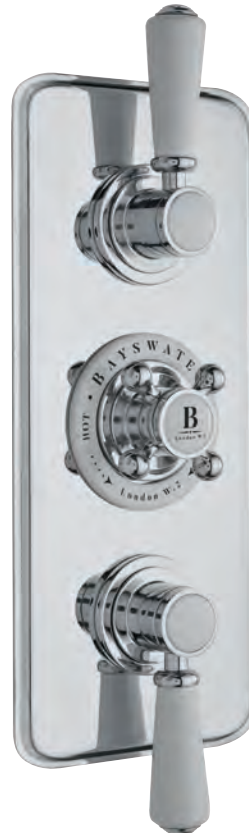

ONE OUTLET THERMOSTATIC EXPOSED VALVE

White & Chrome

BAYS191 £498.00 €612.54

ONE OUTLET THERMOSTATIC CONCEALED VALVE

White & Chrome

BAYS192 £498.00 €612.54

SHOWERS

Concealed Shower Valves

ONE OUTLET CONCEALED VALVE

Black & Chrome
BAYS402 £470.00 €578.10

White & Chrome
BAYS102 £470.00 €578.10

TWO OUTLET CONCEALED VALVE WITH DIVERTER

Black & Chrome
BAYS404 £470.00 €578.10

White & Chrome
BAYS104 £470.00 €578.10

TWO OUTLET CONCEALED VALVE

Black & Chrome
BAYS403 £598.00 €735.54

White & Chrome
BAYS103 £598.00 €735.54

THREE OUTLET CONCEALED VALVE WITH DIVERTER

Black & Chrome
BAYS405 £598.00 €735.54

White & Chrome
BAYS105 £598.00 €735.54