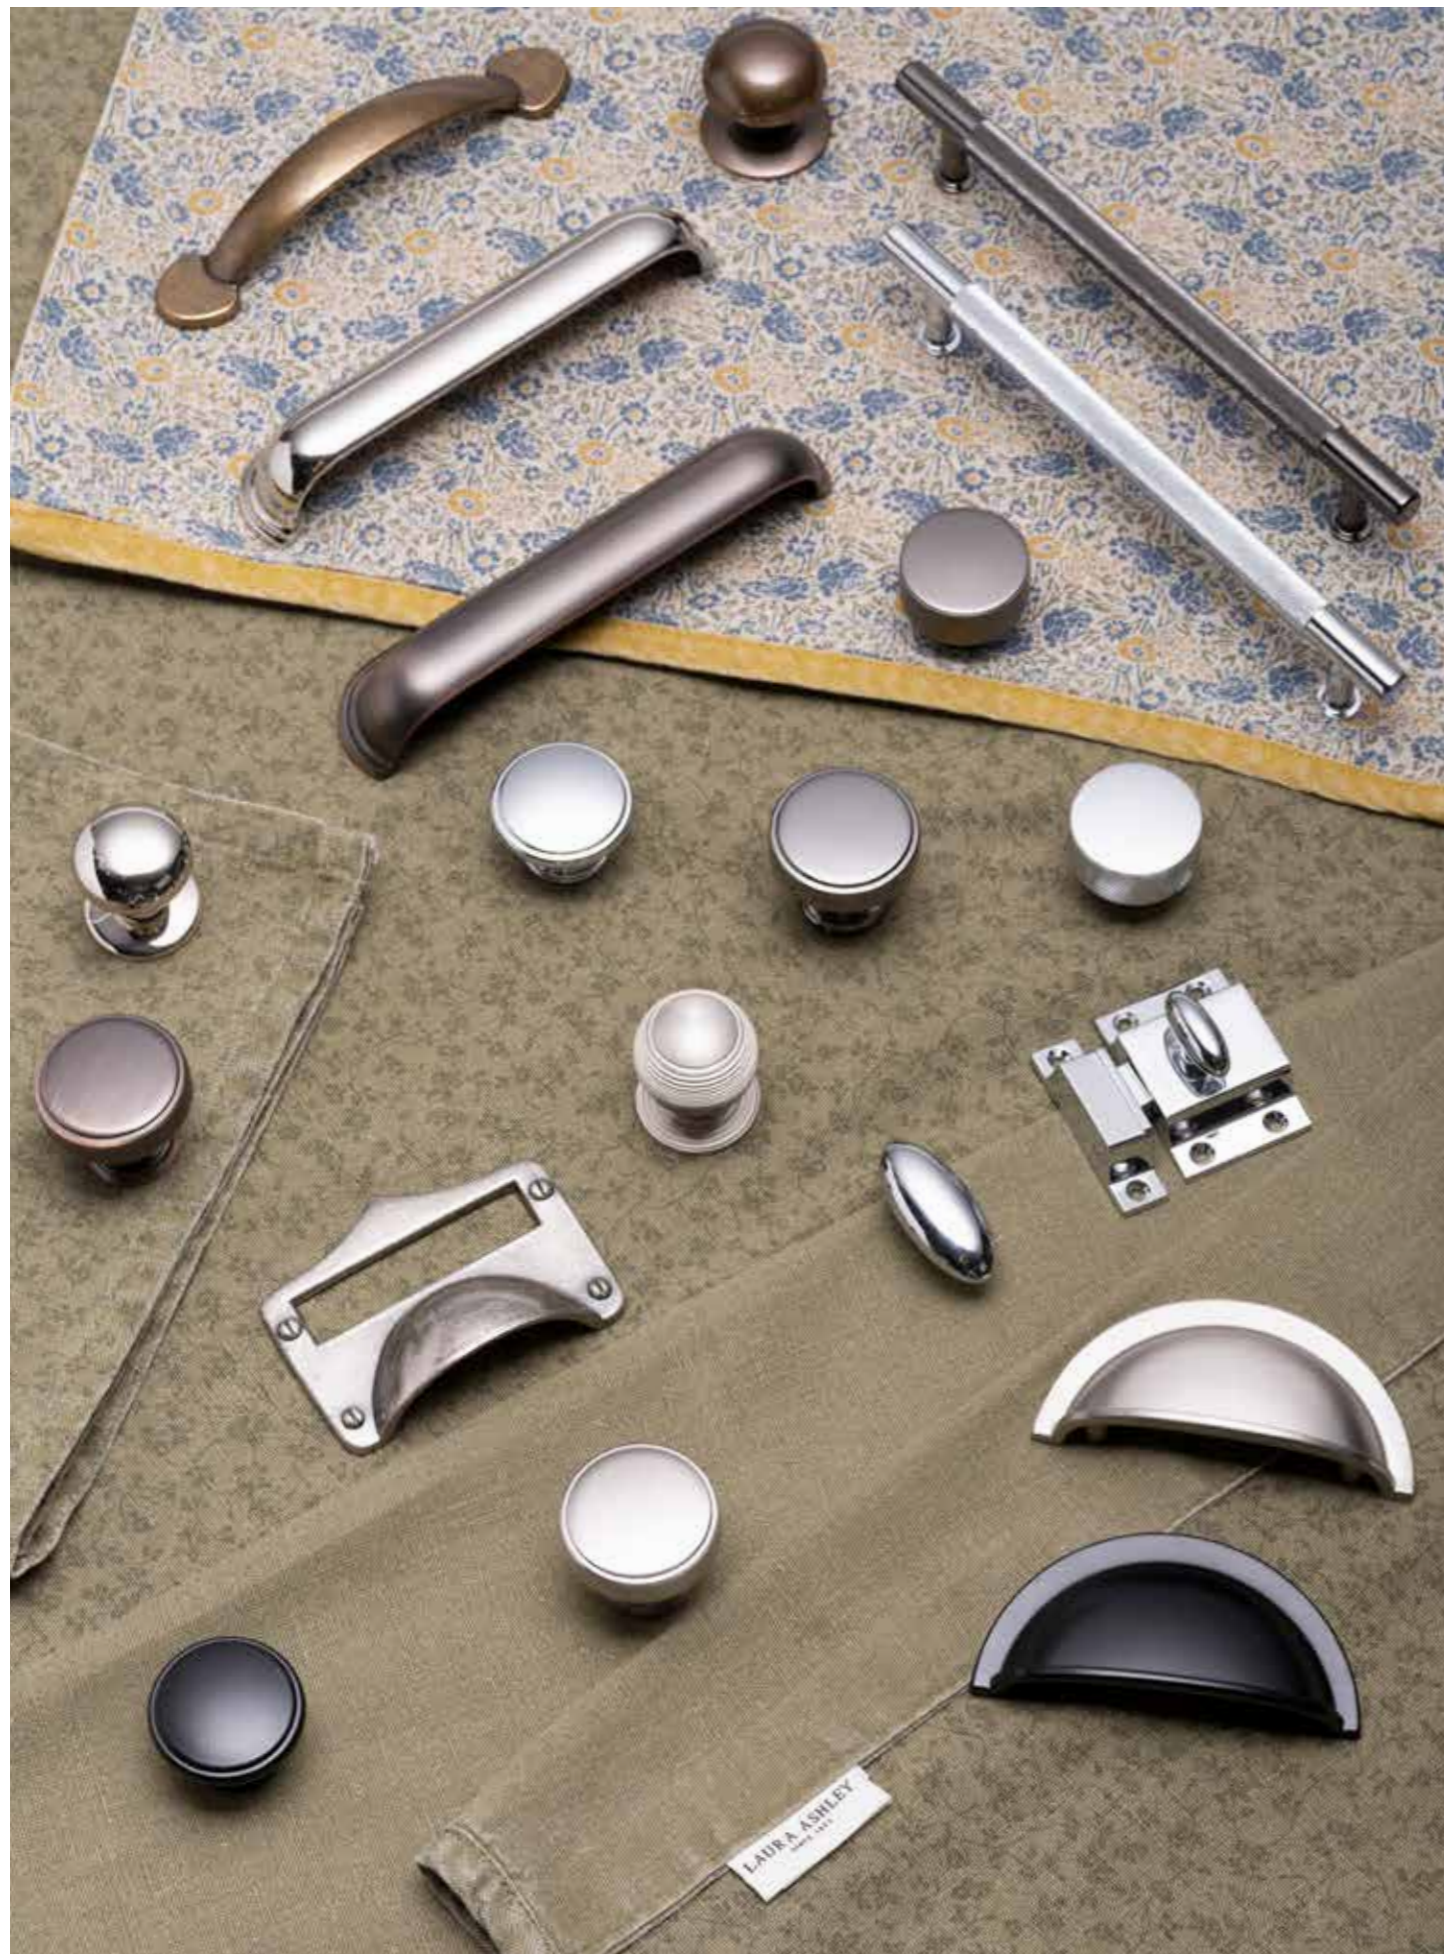

THE
finishing
TOUCHES

*You've chosen your kitchen,
now it's time to think about the
finishing touches – the details
that make it truly yours.*

Our carefully curated colours, handles and splashbacks complement the Laura Ashley Kitchen Collection. Gloss or matt paint and classic or contemporary pull and knob handles. Simply select the elements to complete your unique look.

FIND A LOCAL RETAILER
ONLINE lauraashleykitchencollection.co.uk
CALL 01226 446000