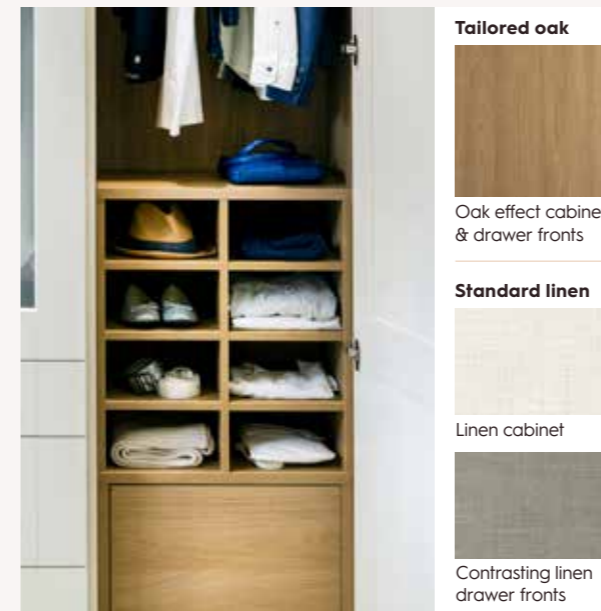

FIND A LOCAL RETAILER
ONLINE lauraashleyfittedbedrooms.co.uk
CALL 01226 446000

A place for everything

Simple hanging rails offer easy-to-reach storage for shirts and jackets, whilst push-to-open drawers are ideal for folding away jumpers and t-shirts.

Neat and tidy

Built in shelves offer the ideal place for keeping your favourite shoes, bags and accessories neatly organised, yet easily accessible for everyday use.

Style and substance

Choose the perfect interior finish for your space. Tailored Oak offers a traditional look, whilst Standard Linen (with contrasting drawer fronts) gives a softer, contemporary feel.