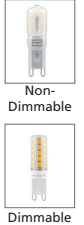

Lamp Options

CR3415 - G9 LED Lamp Warm White
CR3422 - G9 LED Lamp Natural White
SY2651 - G9 Dimmable LED Lamp Warm White

£4.32
£4.32
£10.50

Rating
IP44

Built in 15W LED (6500K)
Total lumens 1350lm
Supplied with rocker switch
White ribbed and chrome effect plastic
Projection:70mm
Height:52mm
Length:598mm

Moda LED Wall Light

SY93493 £57.67