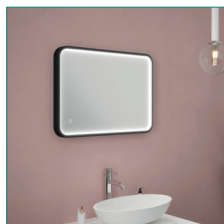

Rating IP44

Belice

Portrait