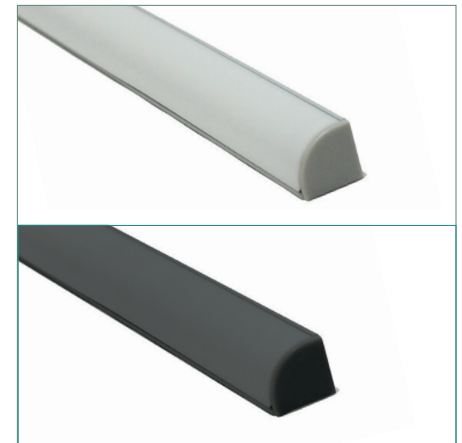

Angled aluminium extrusion for use with LED strip

SY7389A - 1m Aluminium	£18.00
SY7409A - 2m Aluminium	£30.00
SY7409BL/B - 2m Matt Black	£48.00

Includes opal diffuser (black diffuser for matt black version), end caps and mounting clips

Mounting LED strip within an extrusion not only helps to keep runs straight and neat, it also assists with heat dissipation, therefore prolonging the life of the LED strip.

A diffuser finishes off the clean look, and provides protection from dust and water splashes.