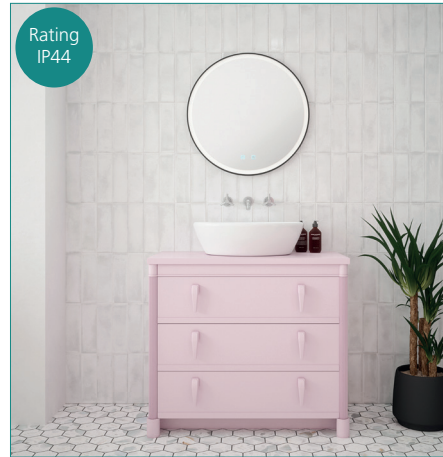

Rating IP44

Georgia Tunable LED mirror with demister

SY9034

£295.92

- Black metal trim
- 600mm (diameter)
- 240V
- Demister
- Tunable LED - warm white / natural white / cool white
- Dimmable
- Touch Sensor x 2 (on/off/dim & colour change) + (demister)