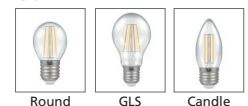

Lamp Options

CR7239 - E27 Round Filament Dimmable LED Lamp Warm White £8.40
SY7986/E27GLS - E27 GLS Filament Dimmable LED Lamp Warm White £8.40
SY7986/E27 - E27 Candle Filament Dimmable LED Lamp Warm White £8.40