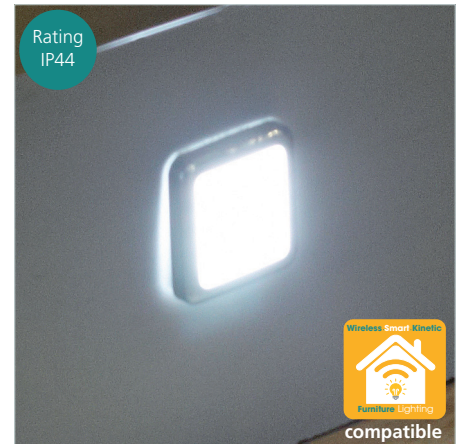

*Driver purchased separate

15mm round LED recessed plinth lights IP67

SY9936WW or CW - 4 Light Kit £39.54
 SY9928A/WW or CW - 10 Light Kit £65.94
 SY9937A/WW or CW - Individual £6.54

Dimensions	15mm (dia) x 39.5mm (d) 10mm cut out
Finish	Stainless steel
Voltage	12Vdc*
Colour Temp.	Warm or cool white
Wattage	0.2W

*Kit includes driver

Sirius LED square plinth lights IP44

SY7523WW or NW - 3 light kit £34.32

Dimensions	35mm (w) x 35mm (d) x 6mm (h)
Finish	Stainless steel
Voltage	12Vdc*
Colour Temp.	Warm or natural white
Wattage	1.5W

*Kit includes driver

Shaver sockets

SY9660 - Chrome £25.98
 SY9258 - White £21.00

Dimensions	85mm (W) x 145.4mm (h) 52.4mm (d)
Voltage	240V/110V

You can control your lights wirelessly using our Wireless Smart Kinetic receivers!