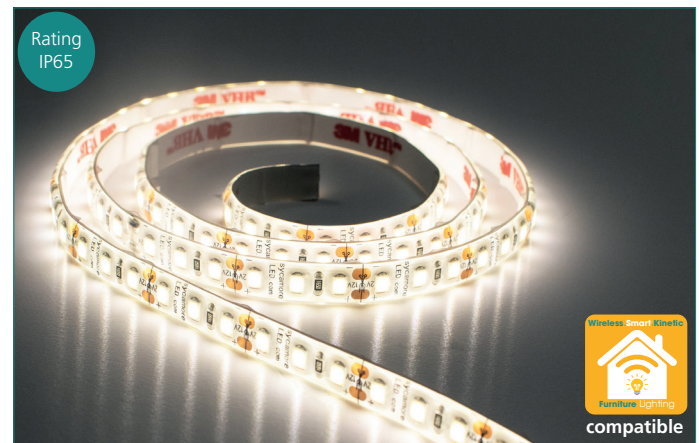

IP65 LED flexible strip 9.6W p/m

Voltage	12Vdc*	LED strip	
Wattage	9.6W per metre	SY8986WW or NW - 1m	£14.58
LED's P/M	120	SY8987WW or NW - 2m	£26.40
Colour Temp.	Warm white or natural white	SY8988WW or NW - 3m	£37.82
Cut marks	Every 25mm	Compatible drivers	
Cable	1.5m on one end	SY7350C - 20W (Max 2m)	£26.14
		SY7715A - 30W (Max 3m)	£30.00
		SY7351D - 50W (Max 5m)	£39.56

*Driver purchased separate