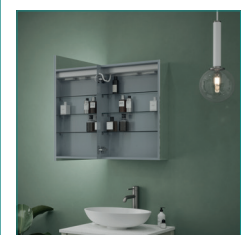

Calgary Double Tunable LED mirror cabinet with shaver socket & demister

SY9036DOUBLE

£576.00

Shaver socket & USB charging Port

3 x adjustable shelves internally

600mm (w) x 700mm (h)

240V

Demister