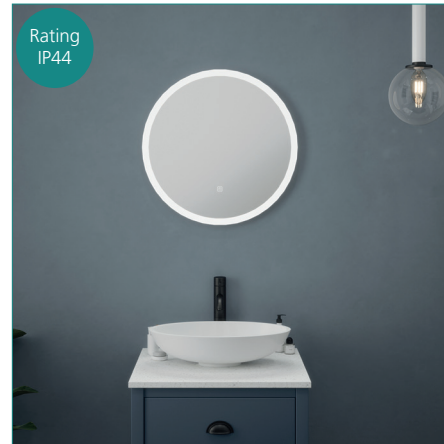

240V

Demister

Natural white

Touch Sensor x 1 (on/off & demister)

Rating
IP44

Portrait or
Landscape

Rating
IP44

Stockholm & Helsinki LED mirror with demister

SY9104 - Stockholm
SY9101 - Helsinki

£269.58
£209.78

Stockholm - 600mm (w) x 800mm (h)
Helsinki - 500mm (w) x 700mm (h)

240V

Demister

Natural white

Touch Sensor x 1 (on/off & demister)

Oslo LED mirror with demister