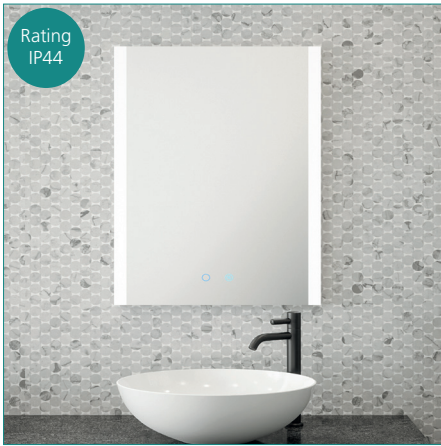

Rating IP44

Halifax Tunable LED mirror with demister

SY9029

£271.25

Portrait or Landscape

- 500mm (w) x 700mm (h)
- 240V
- Demister
- Tunable LED - warm white / natural white / cool white
- Dimmable
- Touch Sensor x 2 (on/off/dim & colour change) + (demister)

Portrait

Sudbury Tunable LED mirror with demister

SY9009

£277.20

500mm (w) x 700mm (h)

240V

Demister

Tunable LED - warm white / natural white / cool white