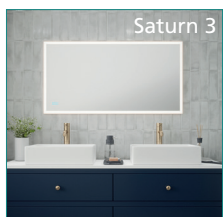

Saturn 3

Saturn 1, 2 & 3 Tunable LED mirror with demister

- SY9030 - Saturn 1
- SY9031 - Saturn 2
- SY9032 - Saturn 3

- £273.89
- £387.84
- £463.15