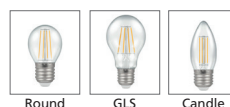

Voltage	240V (E27)
Wattage	N/A
Colour Temp.	N/A
Cable	1m Adjustable
Finish	Satin nickel

Voltage	240V (E27)
Wattage	N/A
Colour Temp.	N/A
Cable	1.3m Adjustable
Finish	Bright nickel

Voltage	240V (E27)
Wattage	N/A
Colour Temp.	N/A
Cable	1.5m Adjustable
Finish	Concrete effect

Voltage	240V (E27)
Wattage	N/A
Colour Temp.	N/A
Cable	1.3m Adjustable
Finish	Chrome

Voltage	240V (E27)
Wattage	N/A
Colour Temp.	N/A
Cable	1.3m Adjustable
Finish	Copper

Voltage	240V (E27)
Wattage	N/A
Colour Temp.	N/A
Cable	1.6m Adjustable
Finish	Antique brass

*Lamp Options

- CR7239 - E27 Round Filament Dimmable LED Lamp Warm White £8.40
- SY7986/E27GLS - E27 GLS Filament Dimmable LED Lamp Warm White £8.40
- SY7986/E27 - E27 Candle Filament Dimmable LED Lamp Warm White £8.40