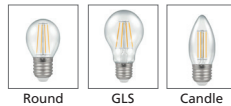

Rating IP44

Requires 1 X E27 Lamp (not included)

Chrome plated with clear ribbed glass shade

Projection:300mm

Dia:240mm

Cheston Ceiling Light

SY97989 £153.90

Lamp Options