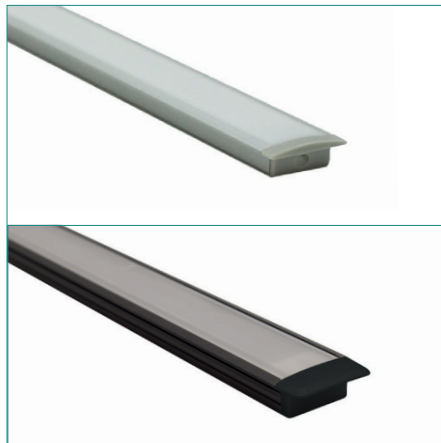

Recessed aluminium extrusion for use with LED strip

SY7388A - 1m Aluminium	£11.76
SY7392A - 2m Aluminium	£21.42
SY7392MB - 2m Matt Black	£37.80

Includes opal diffuser and end caps